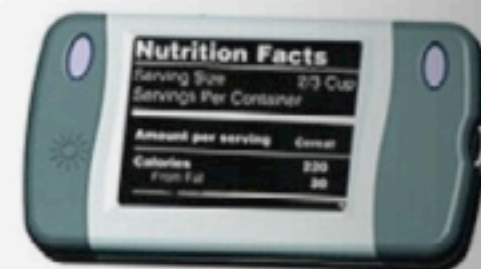

Infogrip, Inc.

1794 East Main Street
Ventura, California 93001
Tel: 800-397-0921 or
805-652-0770

Cruise

Cruise is a computer pointing device that requires no hand or wrist movement. Users control the speed and direction of the cursor with a single, soft touch of a control ring. The programmable unit stores personal settings for automatic retrieval each time the computer is powered up. Designed to be plug-and-play for any computer with PS/2 or USB connection, the device features two switch input jacks for single-switch access to left/right click buttons, a large cursor control ring for precise targeting, a large footprint for stable operation and wrist support, soft touch operation (no pressure required), and color-coded buttons (left/right click, drag-lock and double-click). It also offers four cursor speed control settings with memory and auditory feedback.

AbleNet, Inc.

2808 Fairview Avenue North
Roseville, Minnesota 55113
Tel: 800-322-0956 or
651-294-2200

Pico

The Pico handheld video magnifier fits in a purse or pocket, and can be used to read even in dimly lit surroundings. Images are magnified 3 to 11 times and displayed in color, positive text (black on white), negative text (white on black), or yellow on blue modes. The unit uses a rechargeable battery.